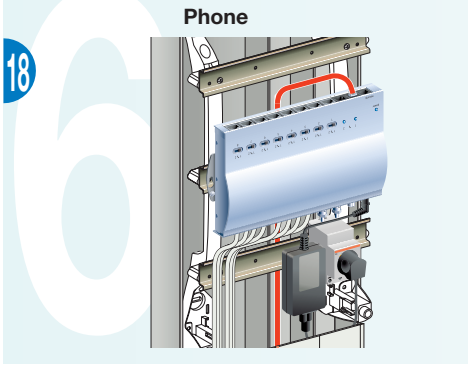

Delta 8 Core Unit

Placement of the core unit

DIN mounting

Wall mounting

10" racking

Wiring

Power supply & Grounding

Input connection

Stacking 2 unit

From security port of the 1st unit to telephone line 1 of the second