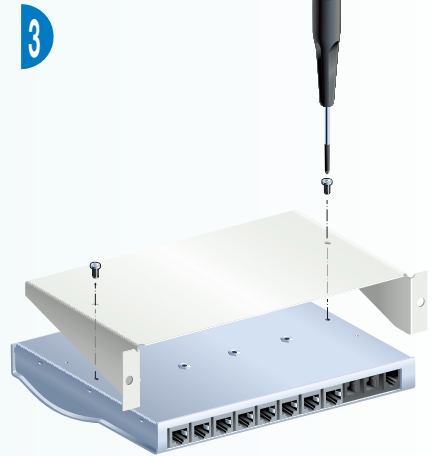

Delta 8 Core Unit

Placement of the core unit

DIN mounting

Wall mounting

10" racking

Wiring

Power supply & Grounding

Input connection

Stacking 2 unit

From security port of the 1st unit to telephone line 1 of the second