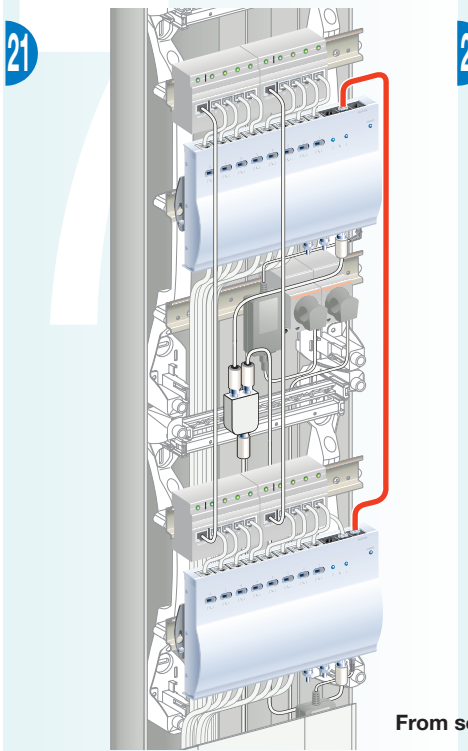

Delta 8 Core Unit

Placement of the core unit

DIN mounting

Wall mounting

10" racking

Wiring

Power supply & Grounding

Input connection

Stacking 2 unit

From security port of the 1st unit to telephone line 1 of the second