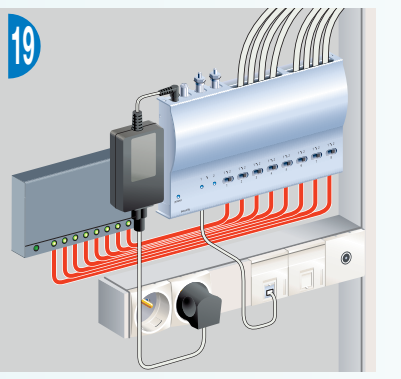

Delta 8 Core Unit

Placement of the core unit

DIN mounting

Wall mounting

10" racking

Wiring

Power supply & Grounding

Input connection

Stacking 2 unit

From security port of the 1st unit to telephone line 1 of the second