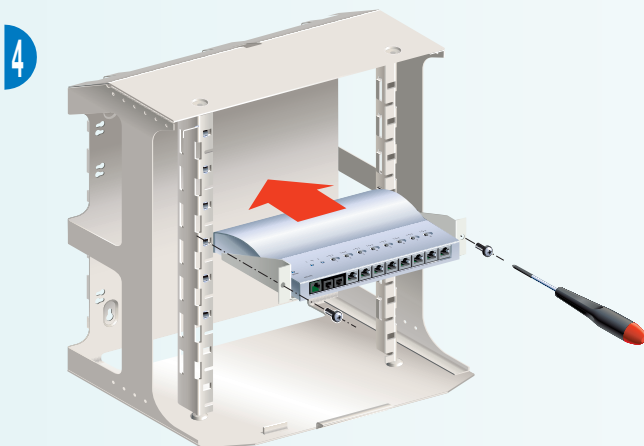

Delta 8 Core Unit

Placement of the core unit

DIN mounting

Wall mounting

10" racking

Wiring

Power supply & Grounding

Input connection

Stacking 2 unit

From security port of the 1st unit to telephone line 1 of the second