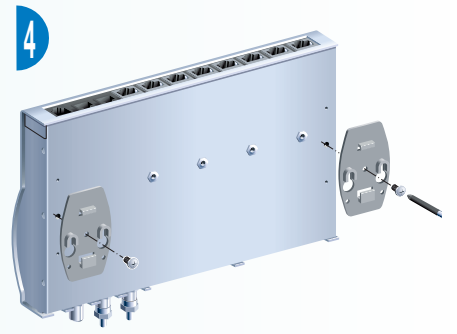

Delta 8 Core Unit

Placement of the core unit

DIN mounting

Wall mounting

10" racking

Wiring

Power supply & Grounding

Input connection

Stacking 2 unit

From security port of the 1st unit to telephone line 1 of the second