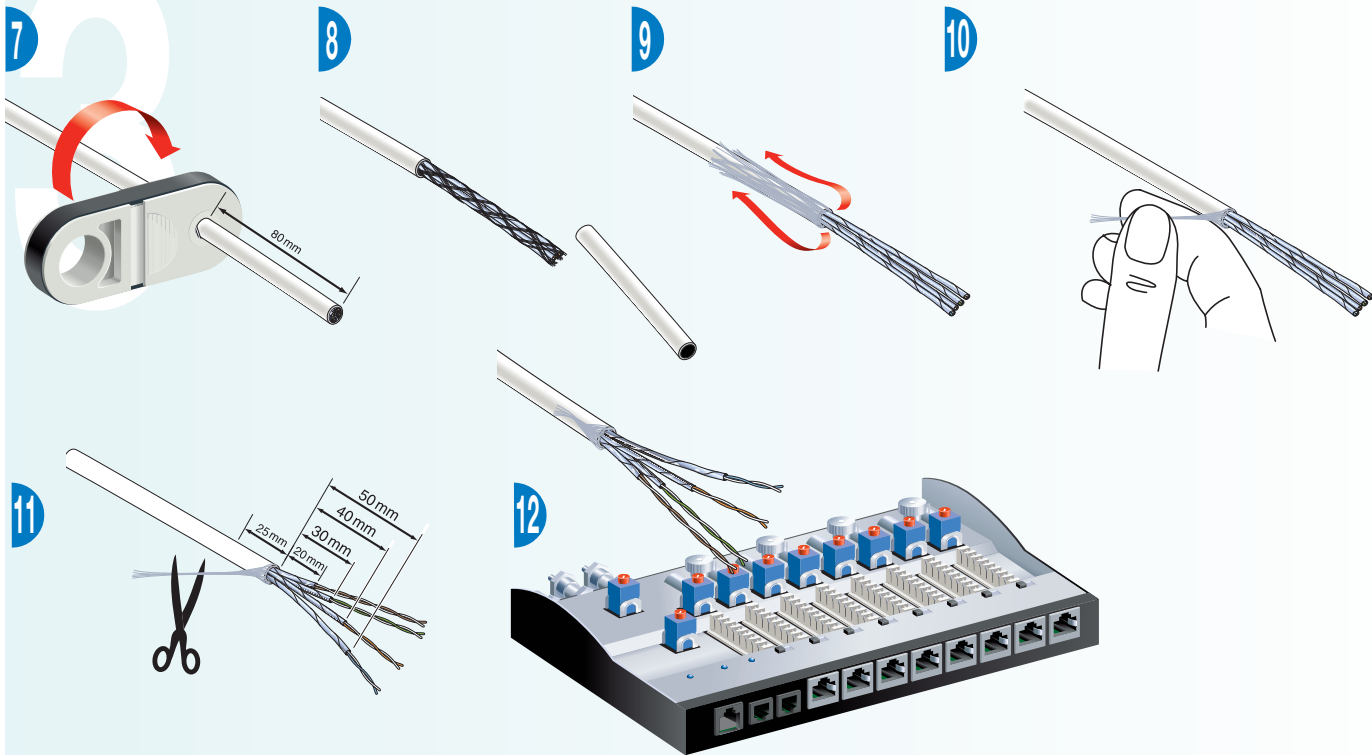

Delta 8 Core Unit

Placement of the core unit

DIN mounting

Wall mounting

10" racking

Wiring

Power supply & Grounding

Input connection

Stacking 2 unit

From security port of the 1st unit to telephone line 1 of the second