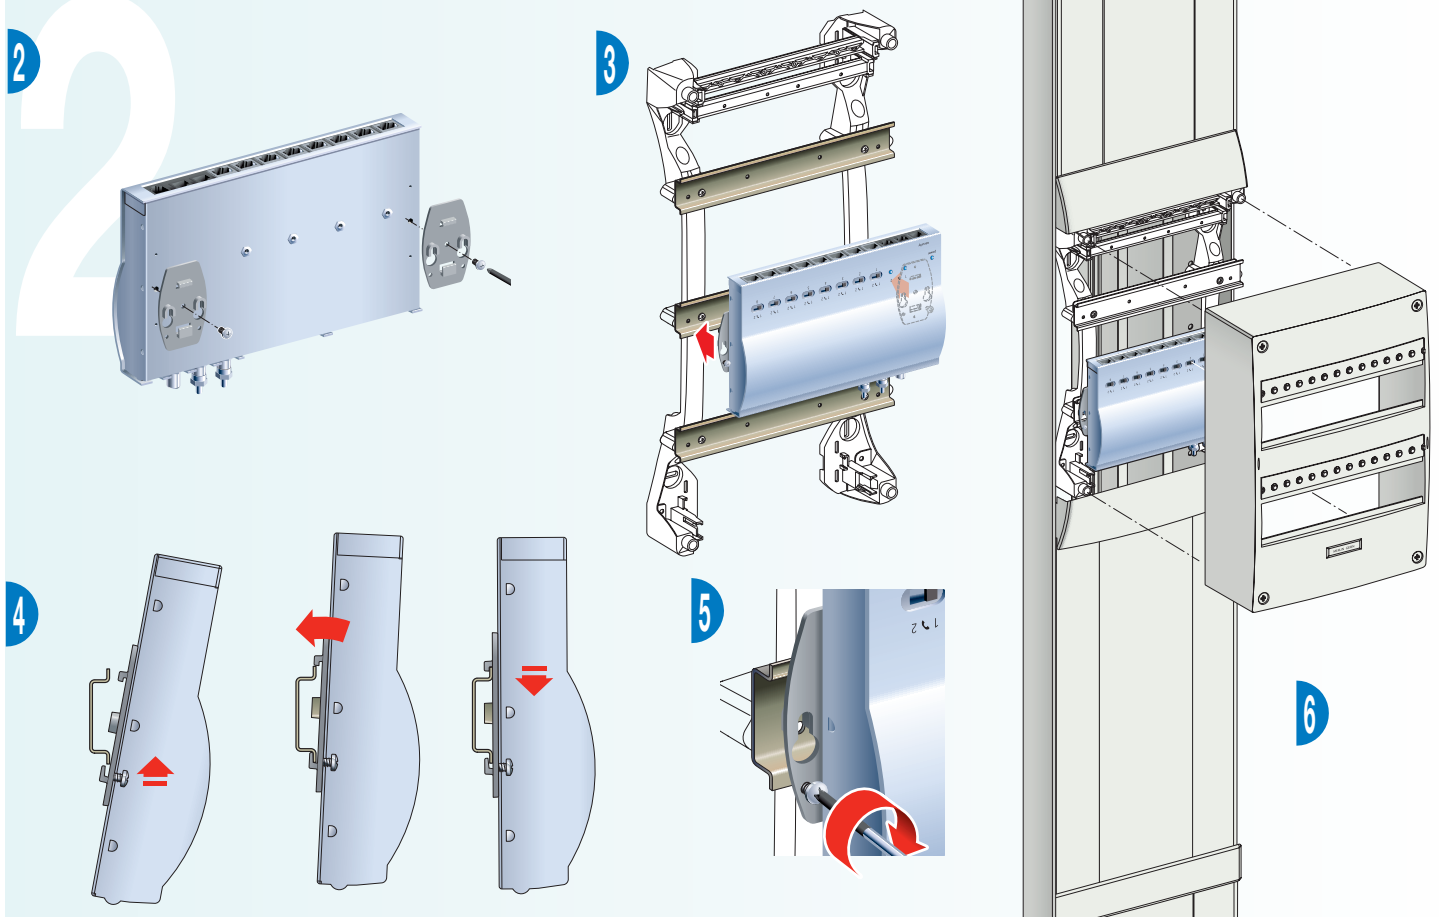

Delta 8 Core Unit

Placement of the core unit

DIN mounting

Wall mounting

10" racking

Wiring

Power supply & Grounding

Input connection

Stacking 2 unit

From security port of the 1st unit to telephone line 1 of the second