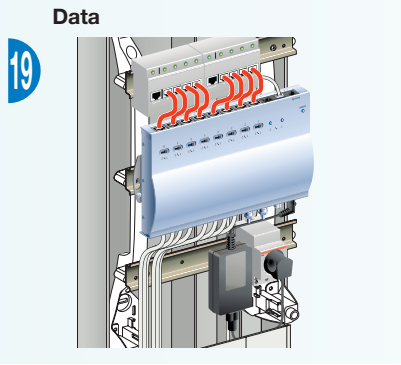

Delta 8 Core Unit

Placement of the core unit

DIN mounting

Wall mounting

10" racking

Wiring

Power supply & Grounding

Input connection

Stacking 2 unit

From security port of the 1st unit to telephone line 1 of the second