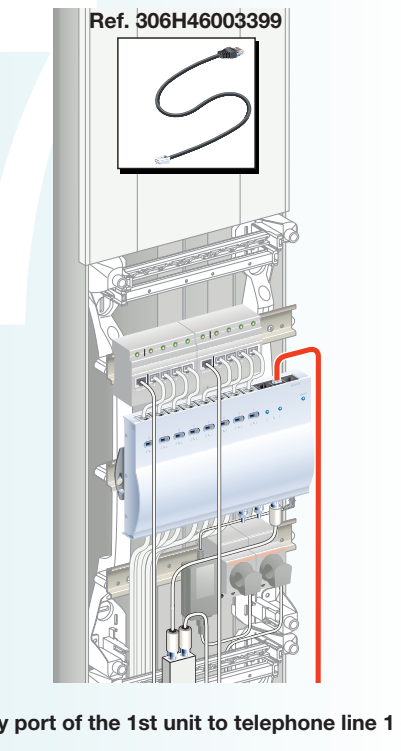

Delta 8 Core Unit

Placement of the core unit

DIN mounting

Wall mounting

10" racking

Wiring

Power supply & Grounding

Input connection

Stacking 2 unit

From security port of the 1st unit to telephone line 1 of the second