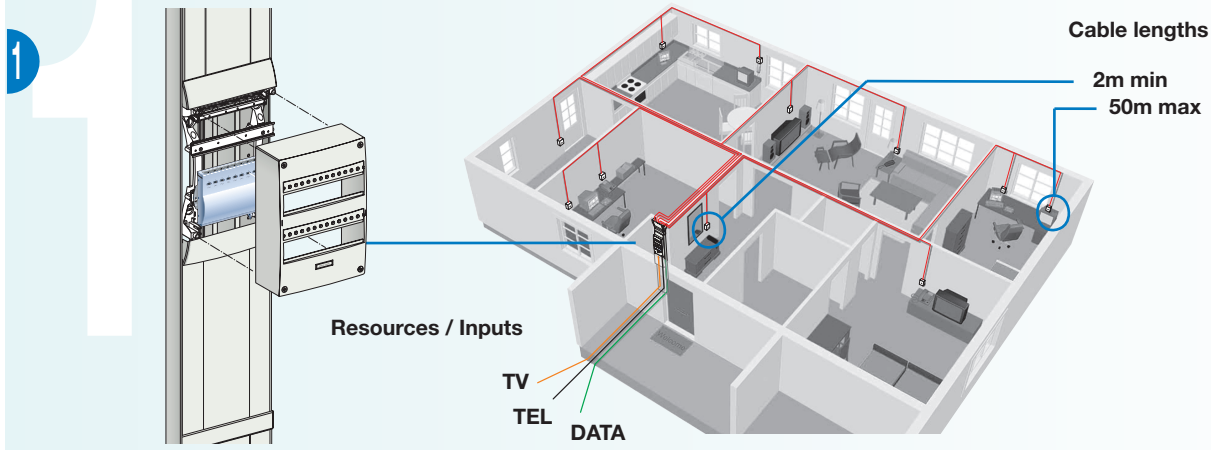

Delta 8 Core Unit

Placement of the core unit

DIN mounting

Wall mounting

10" racking

Wiring

Power supply & Grounding

Input connection

Stacking 2 unit

From security port of the 1st unit to telephone line 1 of the second