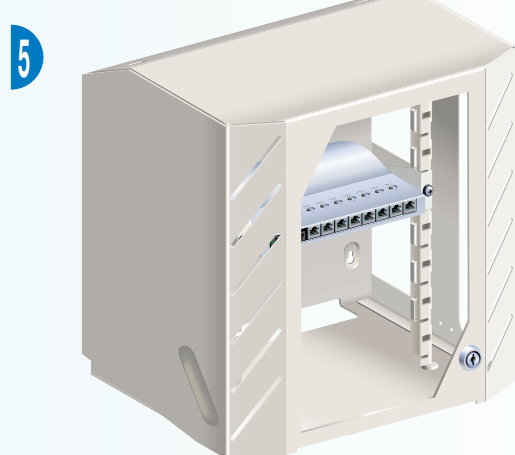

Delta 8 Core Unit

Placement of the core unit

DIN mounting

Wall mounting

10" racking

Wiring

Power supply & Grounding

Input connection

Stacking 2 unit

From security port of the 1st unit to telephone line 1 of the second