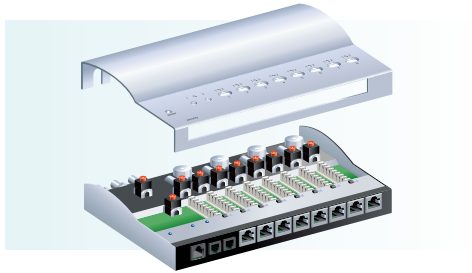

Delta 8 Core Unit

Placement of the core unit

DIN mounting

Wall mounting

10" racking

Wiring

Power supply & Grounding

Input connection

Stacking 2 unit

From security port of the 1st unit to telephone line 1 of the second