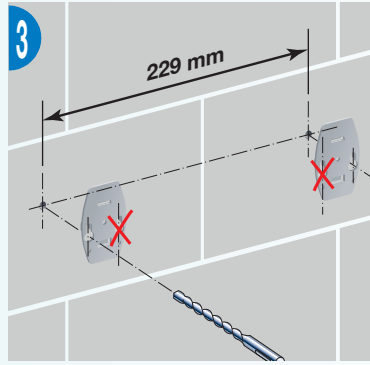

Delta 8 Core Unit

Placement of the core unit

DIN mounting

Wall mounting

10" racking

Wiring

Power supply & Grounding

Input connection

Stacking 2 unit

From security port of the 1st unit to telephone line 1 of the second