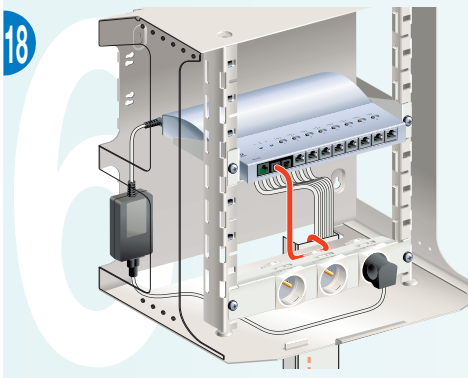

Delta 8 Core Unit

Placement of the core unit

DIN mounting

Wall mounting

10" racking

Wiring

Power supply & Grounding

Input connection

Stacking 2 unit

From security port of the 1st unit to telephone line 1 of the second