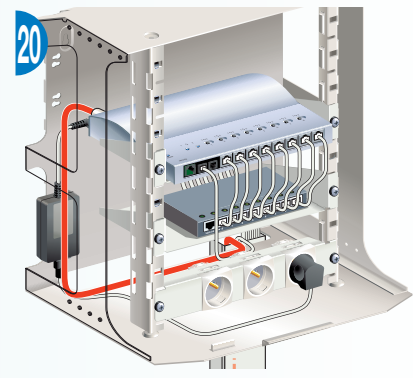

Delta 8 Core Unit

Placement of the core unit

DIN mounting

Wall mounting

10" racking

Wiring

Power supply & Grounding

Input connection

Stacking 2 unit

From security port of the 1st unit to telephone line 1 of the second