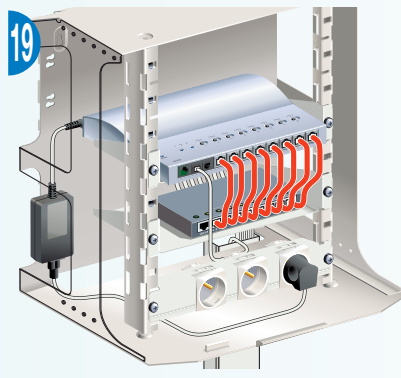

Delta 8 Core Unit

Placement of the core unit

DIN mounting

Wall mounting

10" racking

Wiring

Power supply & Grounding

Input connection

Stacking 2 unit

From security port of the 1st unit to telephone line 1 of the second