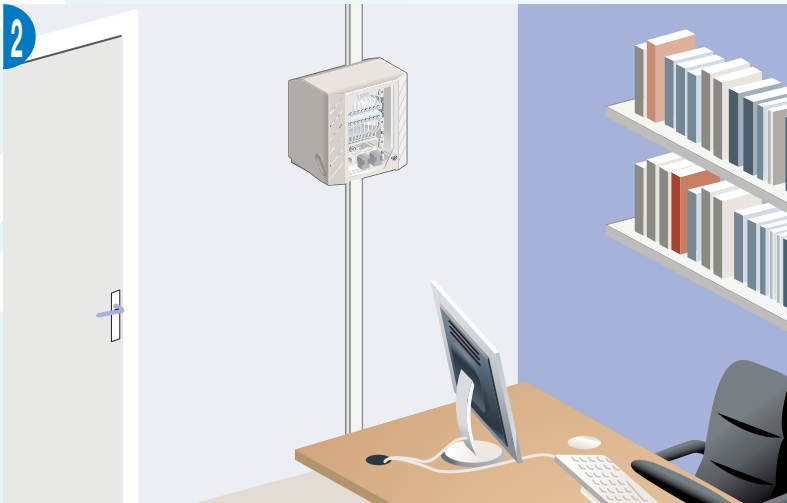

Delta 8 Core Unit

Placement of the core unit

DIN mounting

Wall mounting

10" racking

Wiring

Power supply & Grounding

Input connection

Stacking 2 unit

From security port of the 1st unit to telephone line 1 of the second