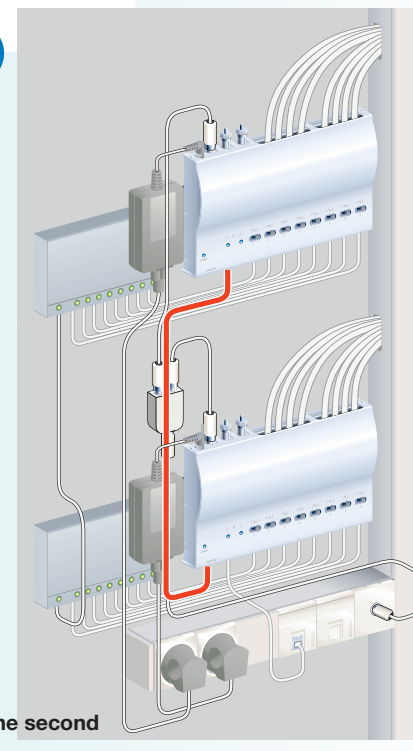

Delta 8 Core Unit

Placement of the core unit

DIN mounting

Wall mounting

10" racking

Wiring

Power supply & Grounding

Input connection

Stacking 2 unit

From security port of the 1st unit to telephone line 1 of the second