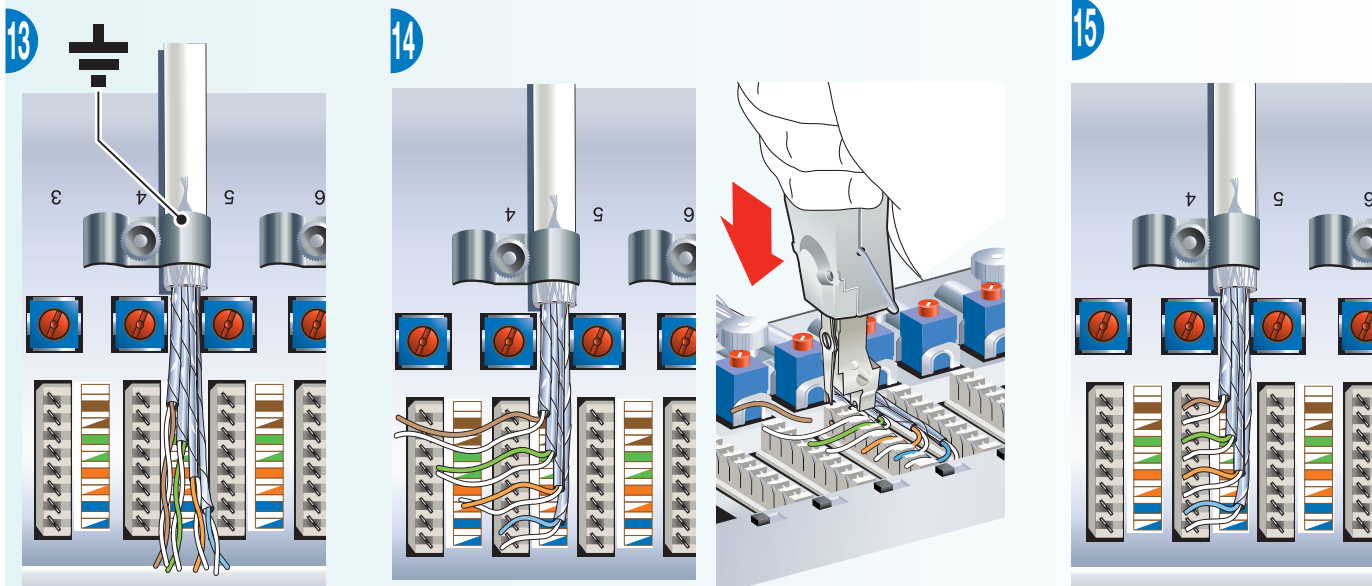

Delta 8 Core Unit

Placement of the core unit

DIN mounting

Wall mounting

10" racking

Wiring

Power supply & Grounding

Input connection

Stacking 2 unit

From security port of the 1st unit to telephone line 1 of the second