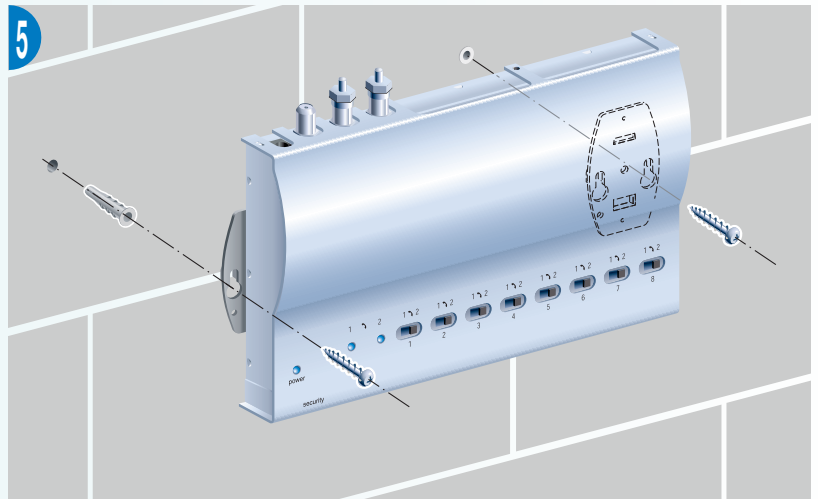

Delta 8 Core Unit

Placement of the core unit

DIN mounting

Wall mounting

10" racking

Wiring

Power supply & Grounding

Input connection

Stacking 2 unit

From security port of the 1st unit to telephone line 1 of the second