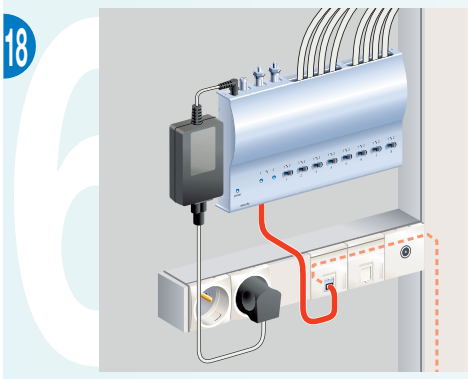

Delta 8 Core Unit

Placement of the core unit

DIN mounting

Wall mounting

10" racking

Wiring

Power supply & Grounding

Input connection

Stacking 2 unit

From security port of the 1st unit to telephone line 1 of the second