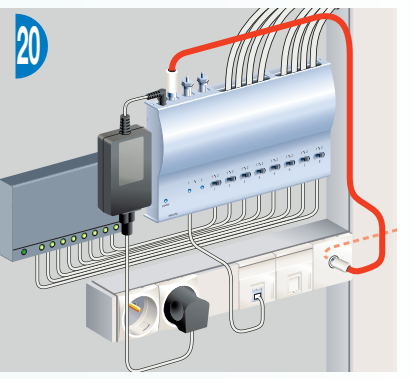

Delta 8 Core Unit

Placement of the core unit

DIN mounting

Wall mounting

10" racking

Wiring

Power supply & Grounding

Input connection

Stacking 2 unit

From security port of the 1st unit to telephone line 1 of the second