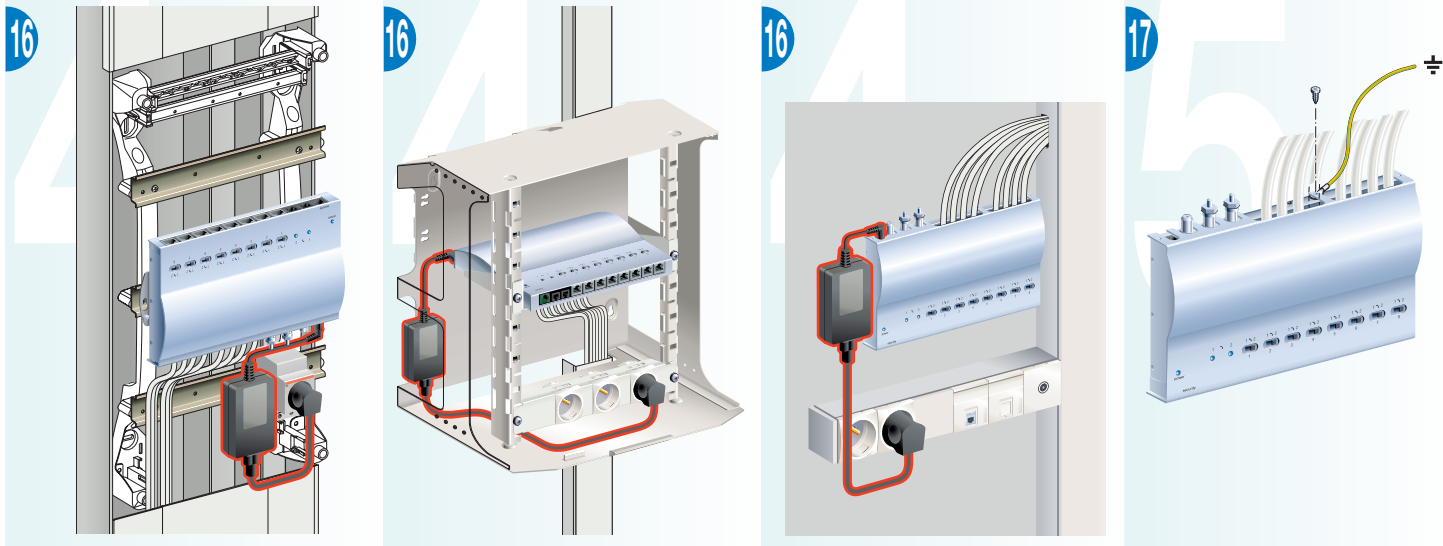

Delta 8 Core Unit

Placement of the core unit

DIN mounting

Wall mounting

10" racking

Wiring

Power supply & Grounding

Input connection

Stacking 2 unit

From security port of the 1st unit to telephone line 1 of the second