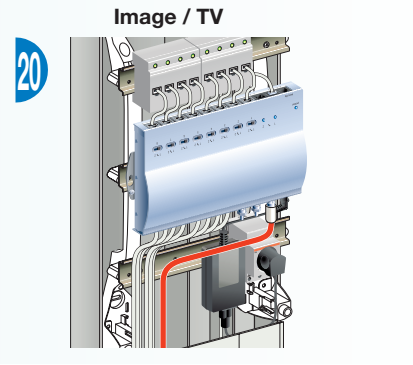

Delta 8 Core Unit

Placement of the core unit

DIN mounting

Wall mounting

10" racking

Wiring

Power supply & Grounding

Input connection

Stacking 2 unit

From security port of the 1st unit to telephone line 1 of the second